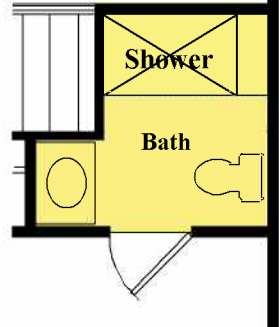

# BAYFRONT *at* REHOBOTH

[www.BayfrontAtRehoboth.com](http://www.BayfrontAtRehoboth.com)

Starting from 3,187 sq. ft.

THE SUSQUHANNA 2007

**2nd Floor**  
9' Ceilings

**Optional Bedroom #4 Bath**  
Not available with  
Optional Entertainment Room  
or Owner's Suite #2

★ Linen with Optional 5th Bedroom, Owner's Suite 2, Entertainment Room

**Rosemark**  
DesignBuild  
Your Home. Your Lifestyle. Your Handprint.

302-945-8135  
888-505-7096

- 2-Story Space
- Volume Ceiling
- Optional