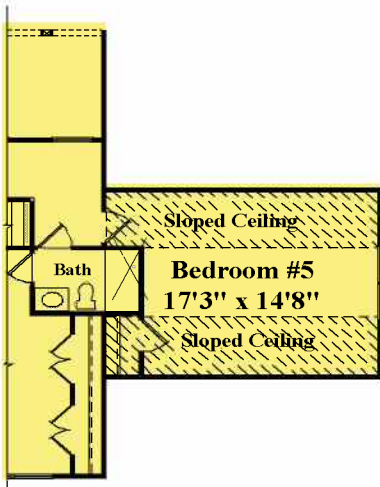

# BAYFRONT *at* REHOBOTH

www.BayfrontAtRehoboth.com

Starting from 3,187 sq. ft.

Partial 2nd Floor Plan  
with Optional  
Owner's Suite #2

Partial 2nd Floor Plan  
with Optional  
Entertainment Room

Partial 2nd Floor Plan  
with Optional Garage Attic Storage

Note: Garage attic storage not available w/opt. bedroom #5

Partial 2nd Floor Plan  
with Optional 5th Bedroom

Note: This option is not available w/opt. garage attic storage

Partial Plan with  
Optional 3rd Car Garage