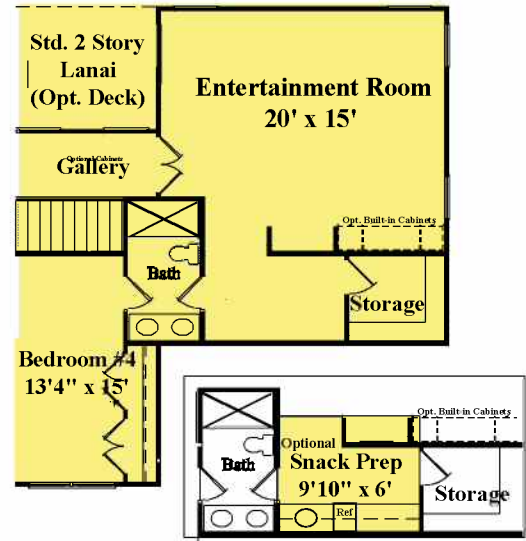

Renderings and floor plans are the designer's concepts and may vary in detail from plans and specifications. All room dimensions are approximate and may be changed without notice. Plan dimensions, architectural features and materials are subject to change without notice or obligation. Flooring, landscaping, furniture and the like are shown for artistic presentation only.

# BAYFRONT *at* REHOBOTH

www.BayfrontAtRehoboth.com

Starting from 3,187 sq. ft.

Partial 2nd Floor Plan  
with Optional  
Owner's Suite #2

Partial 2nd Floor Plan  
with Optional  
Entertainment Room

Partial 2nd Floor Plan  
with Optional Garage Attic Storage

Note: Garage attic storage not available w/opt. bedroom #5

Partial 2nd Floor Plan  
with Optional 5th Bedroom

Note: This option is not available w/opt. garage attic storage

Partial Plan with  
Optional 3rd Car Garage