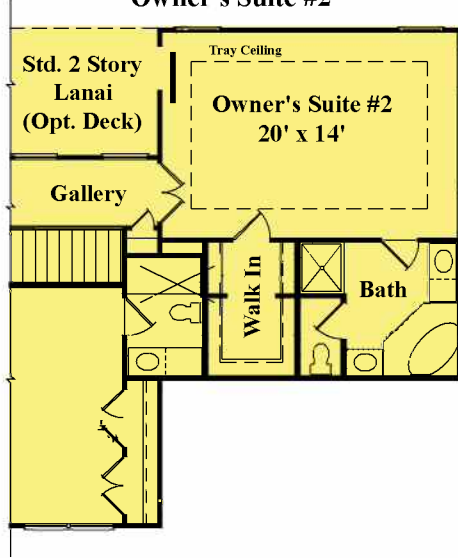

# BAYFRONT *at* REHOBOTH

[www.BayfrontAtRehoboth.com](http://www.BayfrontAtRehoboth.com)

Starting from 3,187 sq. ft.

THE SUSQUHANNA 2007

**2nd Floor**  
9' Ceilings

**Optional Bedroom #4 Bath**  
Not available with  
Optional Entertainment Room  
or Owner's Suite #2

★ Linen with Optional 5th Bedroom, Owner's Suite 2, Entertainment Room

**Rosemark**  
DesignBuild  
Your Home. Your Lifestyle. Your Handprint.

302-945-8135  
888-505-7096

- 2-Story Space
- Volume Ceiling
- Optional

Renderings and floor plans are the designer's concepts and may vary in detail from plans and specifications. All room dimensions are approximate and may be changed without notice. Plan dimensions, architectural features and materials are subject to change without notice or obligation. Flooring, landscaping, furniture and the like are shown for artistic presentation only.

# BAYFRONT *at* REHOBOTH

www.BayfrontAtRehoboth.com

Starting from 3,187 sq. ft.

Partial 2nd Floor Plan  
with Optional  
Owner's Suite #2

Partial 2nd Floor Plan  
with Optional  
Entertainment Room

Partial 2nd Floor Plan  
with Optional Garage Attic Storage