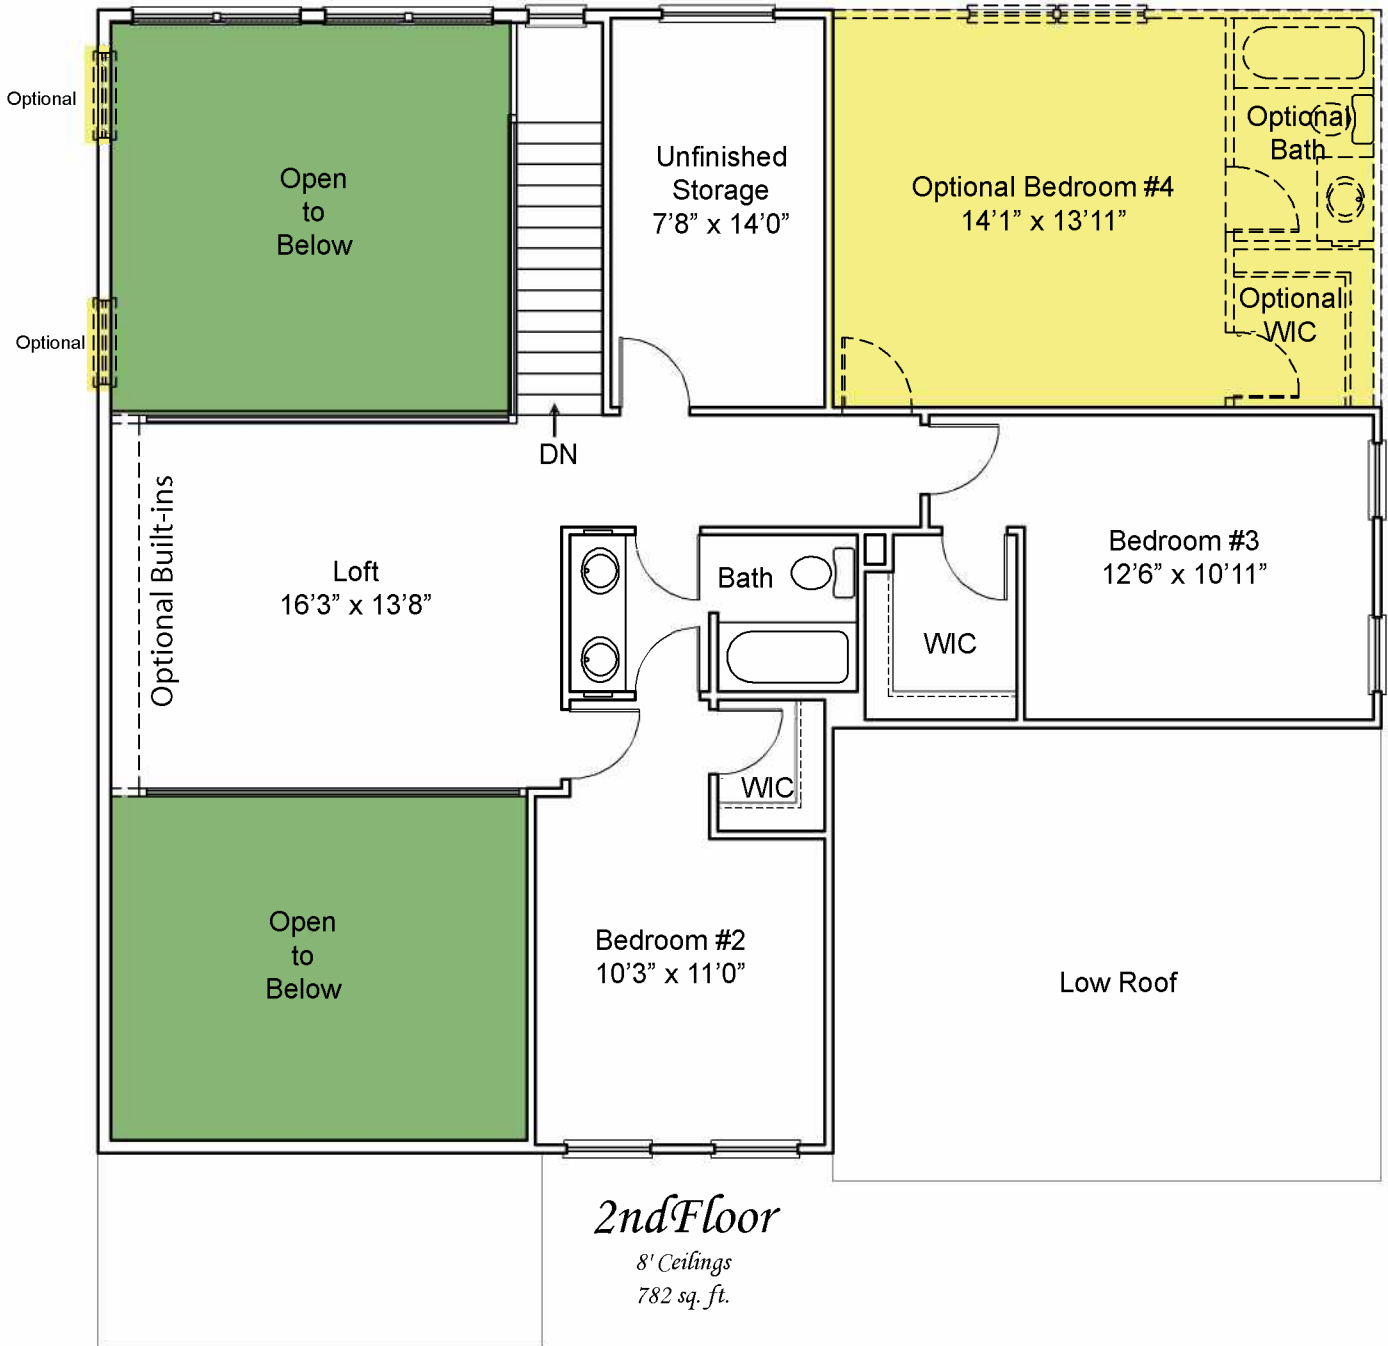

BAYFRONT *at* **REHOBOTH**

www.BayfrontAtRehoboth.com

**T
H
E
R
O
S
E**

Rosemark
Design Build
Your Home. Your Lifestyle. Your Handprint.

302-945-8135
888-505-7096

Renderings and floor plans are the designer's concepts and may vary in detail from plans and specifications. All room dimensions are approximate and may be changed without notice. Plan dimensions, architectural features and materials are subject to change without notice or obligation. Flooring, landscaping, furniture and the like are shown for artistic presentation only.