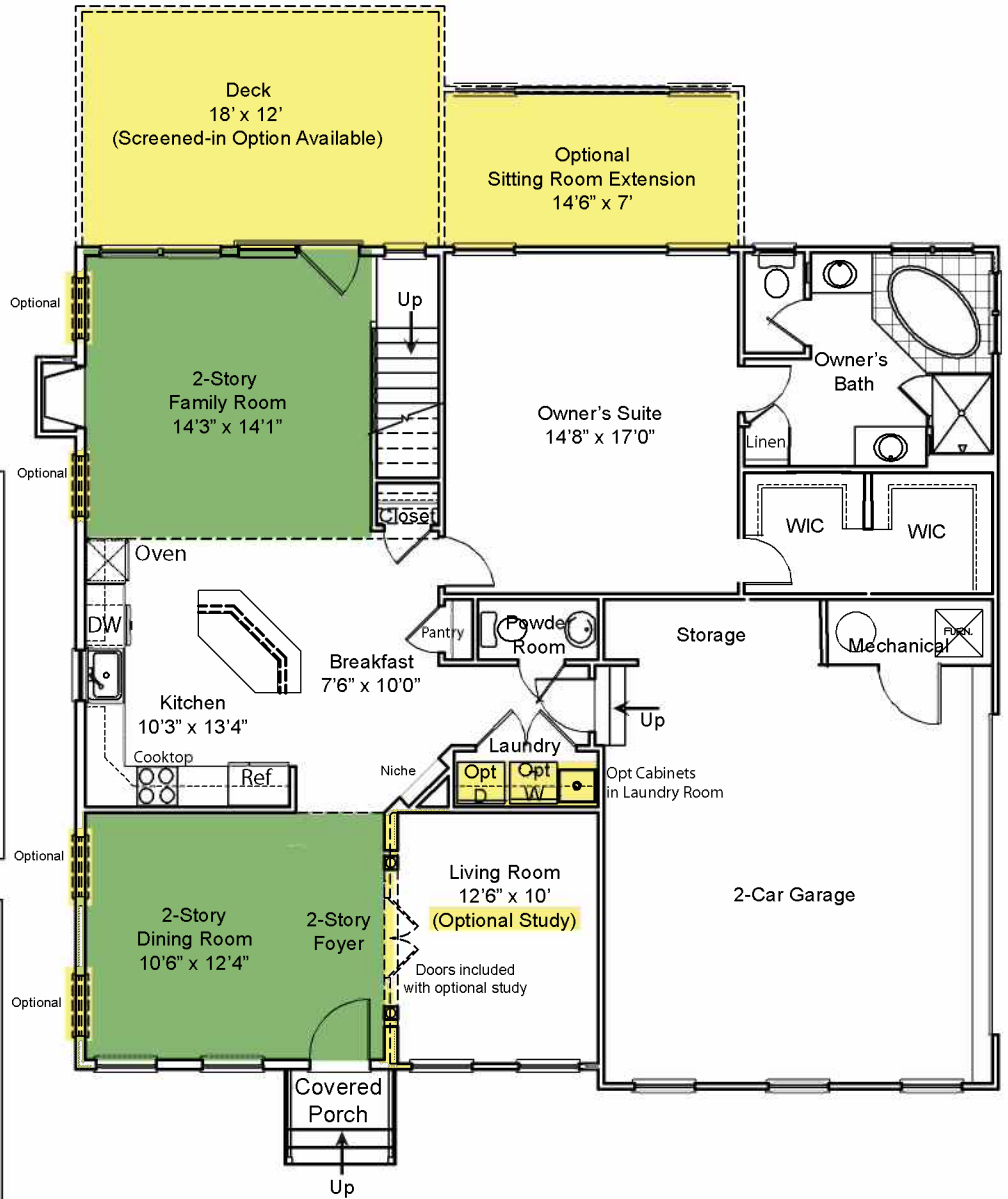

BAYFRONT *at* REHOBOTH

www.BayfrontAtRehoboth.com

THE ROSE

1st Floor

9' Ceilings
1,425 sq. ft.

Rosemark
DesignBuild
Your Home. Your Lifestyle. Your Handprint

302-945-8135
888-505-7096

- 2-Story Space
- Volume Ceiling
- Optional

Renderings and floor plans are the designer's concepts and may vary in detail from plans and specifications. All room dimensions are approximate and may be changed without notice. Plan dimensions, architectural features and materials are subject to change without notice or obligation. Flooring, landscaping, furniture and the like are shown for artistic presentation only.