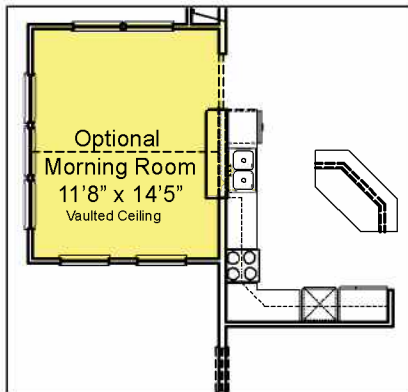

BAYFRONT *at* REHOBOTH

www.BayfrontAtRehoboth.com

THE ROSE

1st Floor

9' Ceilings
1,425 sq. ft.

Rosemark
DesignBuild
Your Home. Your Lifestyle. Your Handprint

302-945-8135
888-505-7096

- 2-Story Space
- Volume Ceiling
- Optional

Renderings and floor plans are the designer's concepts and may vary in detail from plans and specifications. All room dimensions are approximate and may be changed without notice. Plan dimensions, architectural features and materials are subject to change without notice or obligation. Flooring, landscaping, furniture and the like are shown for artistic presentation only.