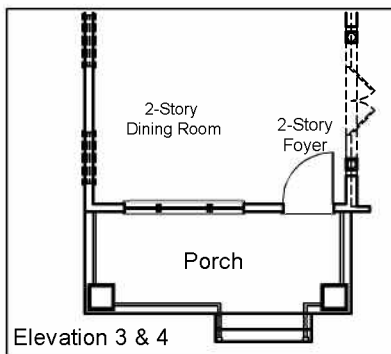

BAYFRONT *at* REHOBOTH

www.BayfrontAtRehoboth.com

THE ROSE

1st Floor

9' Ceilings
1,425 sq. ft.

Rosemark
DesignBuild
Your Home. Your Lifestyle. Your Handprint

302-945-8135
888-505-7096

- 2-Story Space
- Volume Ceiling
- Optional

Renderings and floor plans are the designer's concepts and may vary in detail from plans and specifications. All room dimensions are approximate and may be changed without notice. Plan dimensions, architectural features and materials are subject to change without notice or obligation. Flooring, landscaping, furniture and the like are shown for artistic presentation only.