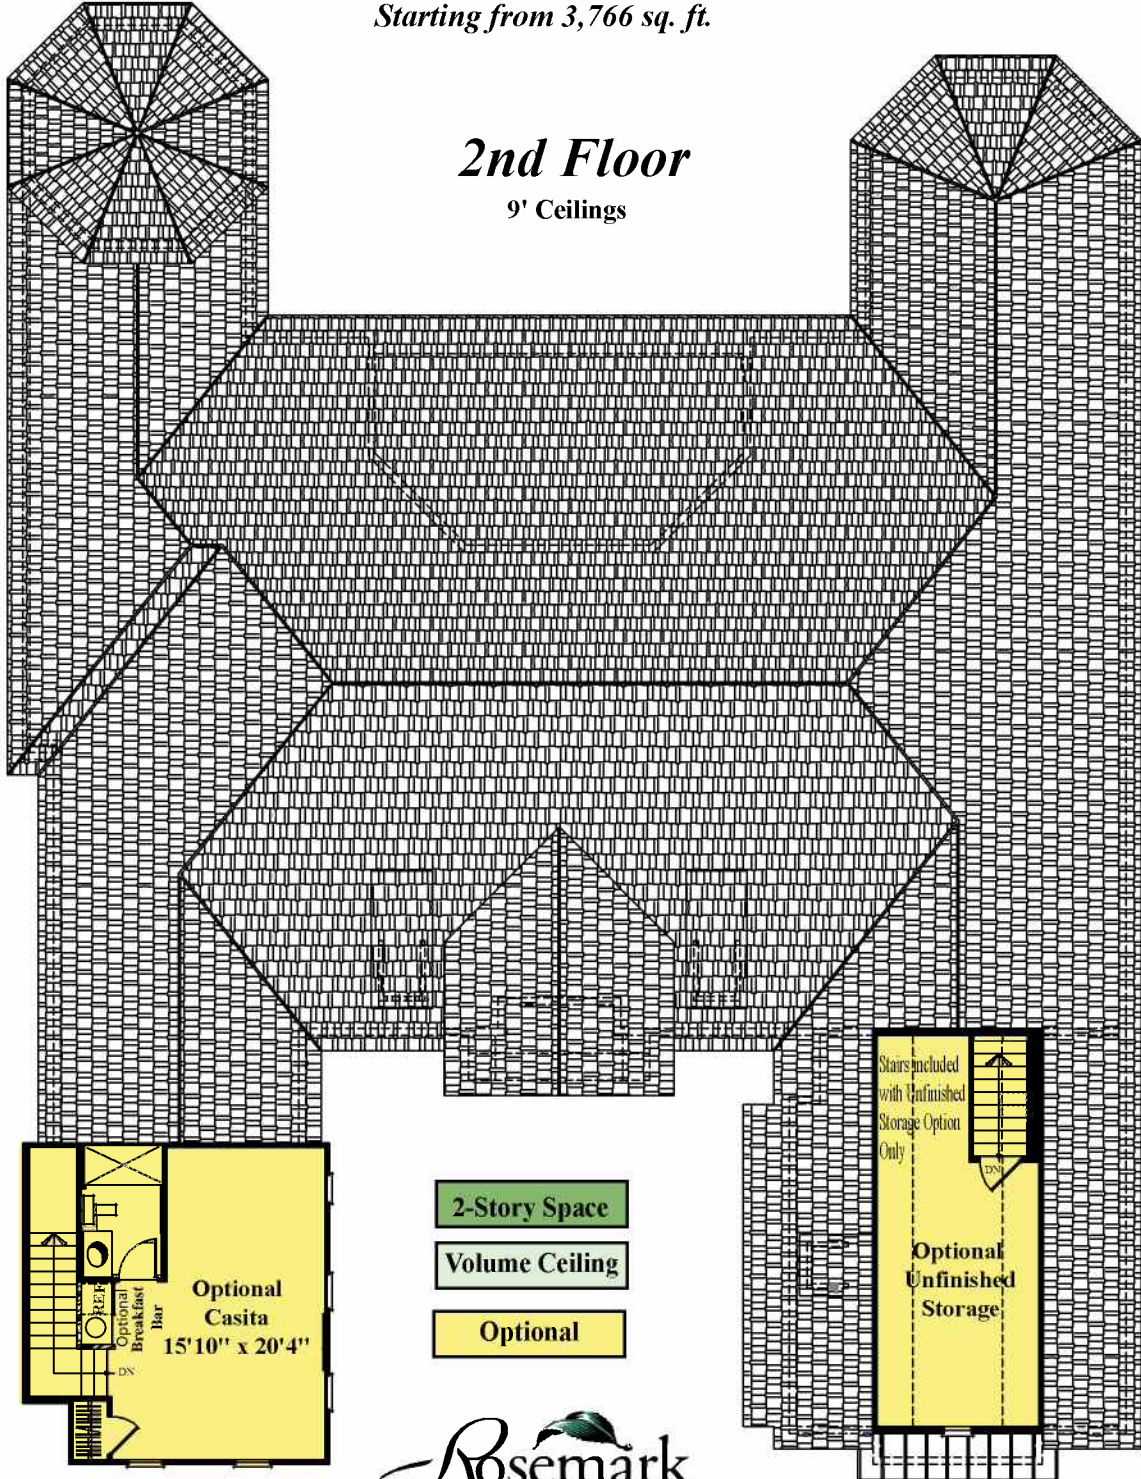

[www.BayfrontAtRehoboth.com](http://www.BayfrontAtRehoboth.com)

Starting from 3,766 sq. ft.

## 2nd Floor

9' Ceilings

THE POTOMAC 2007

302-945-8135  
888-505-7096

Renderings and floor plans are the designer's concepts and may vary in detail from plans and specifications. All room dimensions are approximate and may be changed without notice. Plan dimensions, architectural features and materials are subject to change without notice or obligation. Flooring, landscaping, furniture and the like are shown for artistic presentation only.