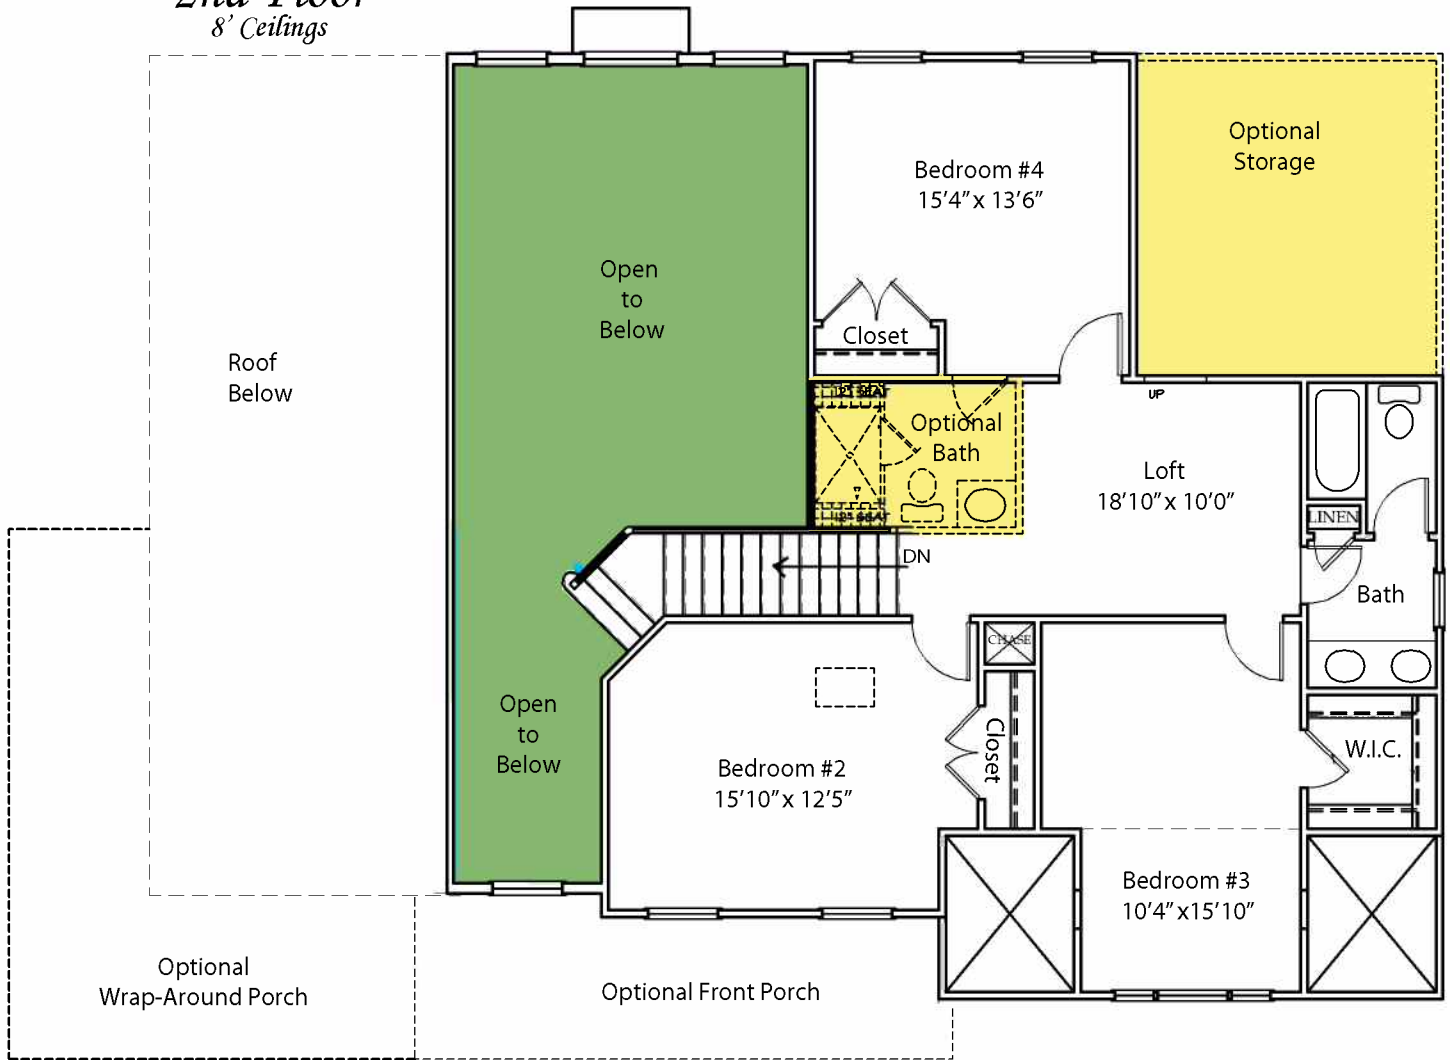

# BAYFRONT *at* REHOBOTH

www.BayfrontAtRehoboth.com

Starting from 2,746 sq. ft.

THE MAGNOLIA 2007

**Rosemark**  
DesignBuild  
Your Home. Your Lifestyle. Your Handprint.

302-945-8135  
888-505-7096

- 2-Story Space
- Volume Ceiling
- Optional

Renderings and floor plans are the designer's concepts and may vary in detail from plans and specifications. All room dimensions are approximate and may be changed without notice. Plan dimensions, architectural features and materials are subject to change without notice or obligation. Flooring, landscaping, furniture and the like are shown for artistic presentation only.

# BAYFRONT *at* REHOBOTH

[www.BayfrontAtRehoboth.com](http://www.BayfrontAtRehoboth.com)

Starting from 2,746 sq. ft.

2nd Floor  
8' Ceilings

THE MAGNOLIA 2007

302-945-8135  
888-505-7096

- 2-Story Space
- Volume Ceiling
- Optional