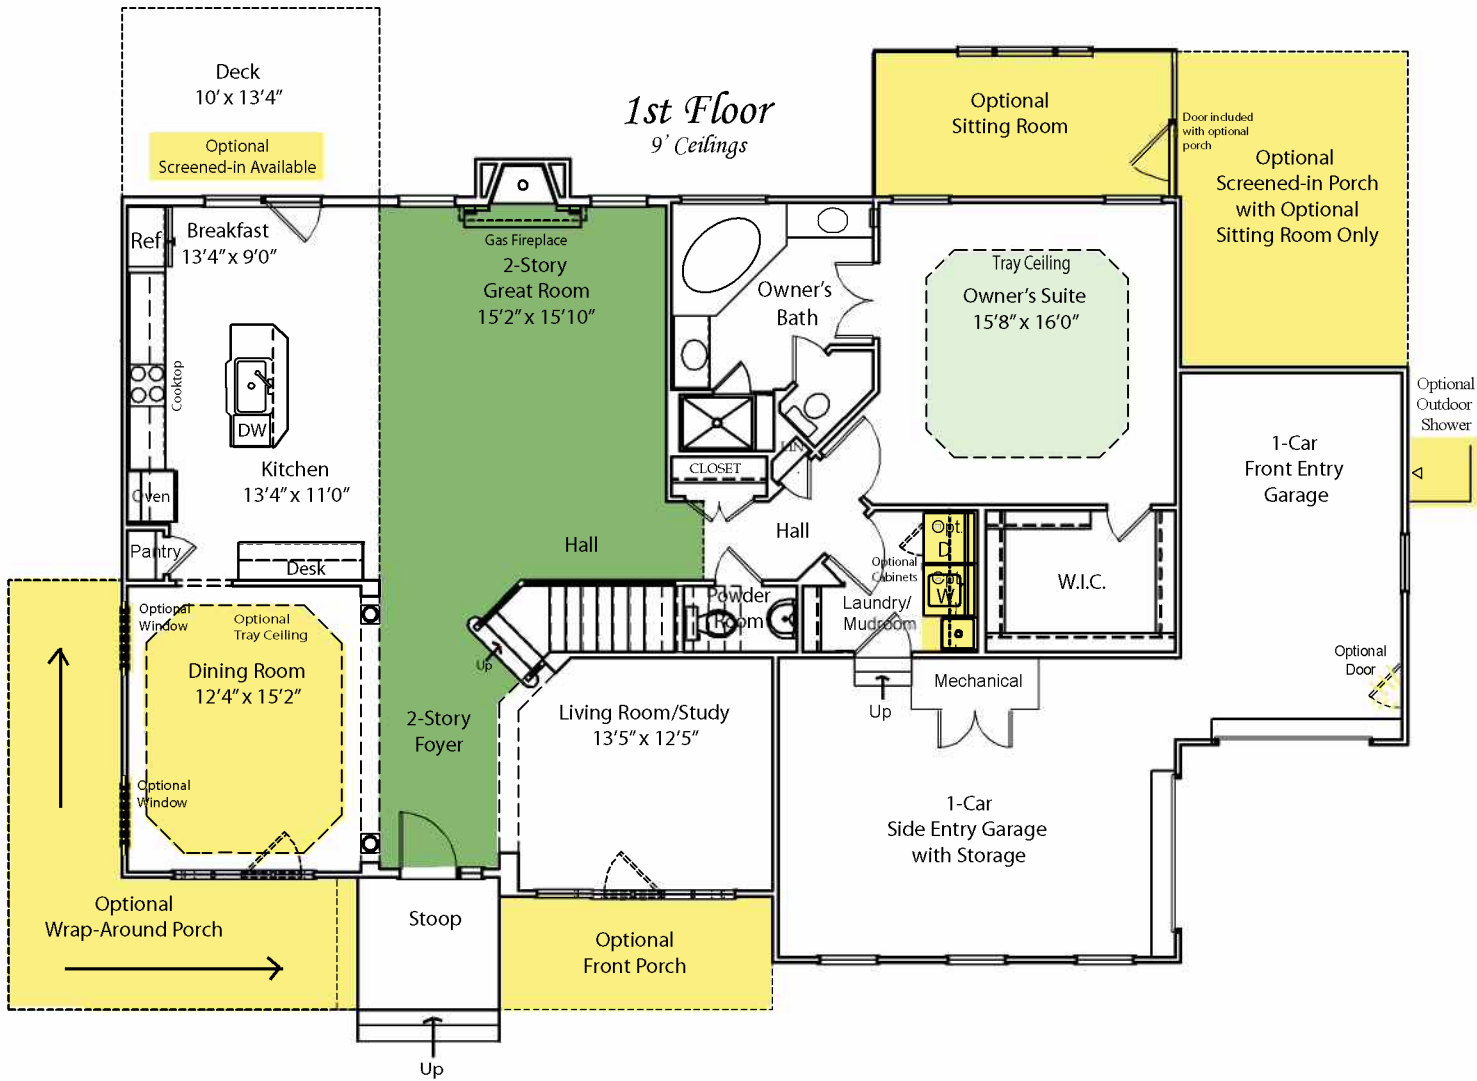

# BAYFRONT *at* REHOBOTH

www.BayfrontAtRehoboth.com

Starting from 2,746 sq. ft.

THE MAGNOLIA 2007

**Rosemark**  
DesignBuild  
Your Home. Your Lifestyle. Your Handprint.

302-945-8135  
888-505-7096

- 2-Story Space
- Volume Ceiling
- Optional

Renderings and floor plans are the designer's concepts and may vary in detail from plans and specifications. All room dimensions are approximate and may be changed without notice. Plan dimensions, architectural features and materials are subject to change without notice or obligation. Flooring, landscaping, furniture and the like are shown for artistic presentation only.

# BAYFRONT *at* REHOBOTH

[www.BayfrontAtRehoboth.com](http://www.BayfrontAtRehoboth.com)

Starting from 2,746 sq. ft.

2nd Floor  
8' Ceilings

THE MAGNOLIA 2007

302-945-8135  
888-505-7096

- 2-Story Space
- Volume Ceiling
- Optional