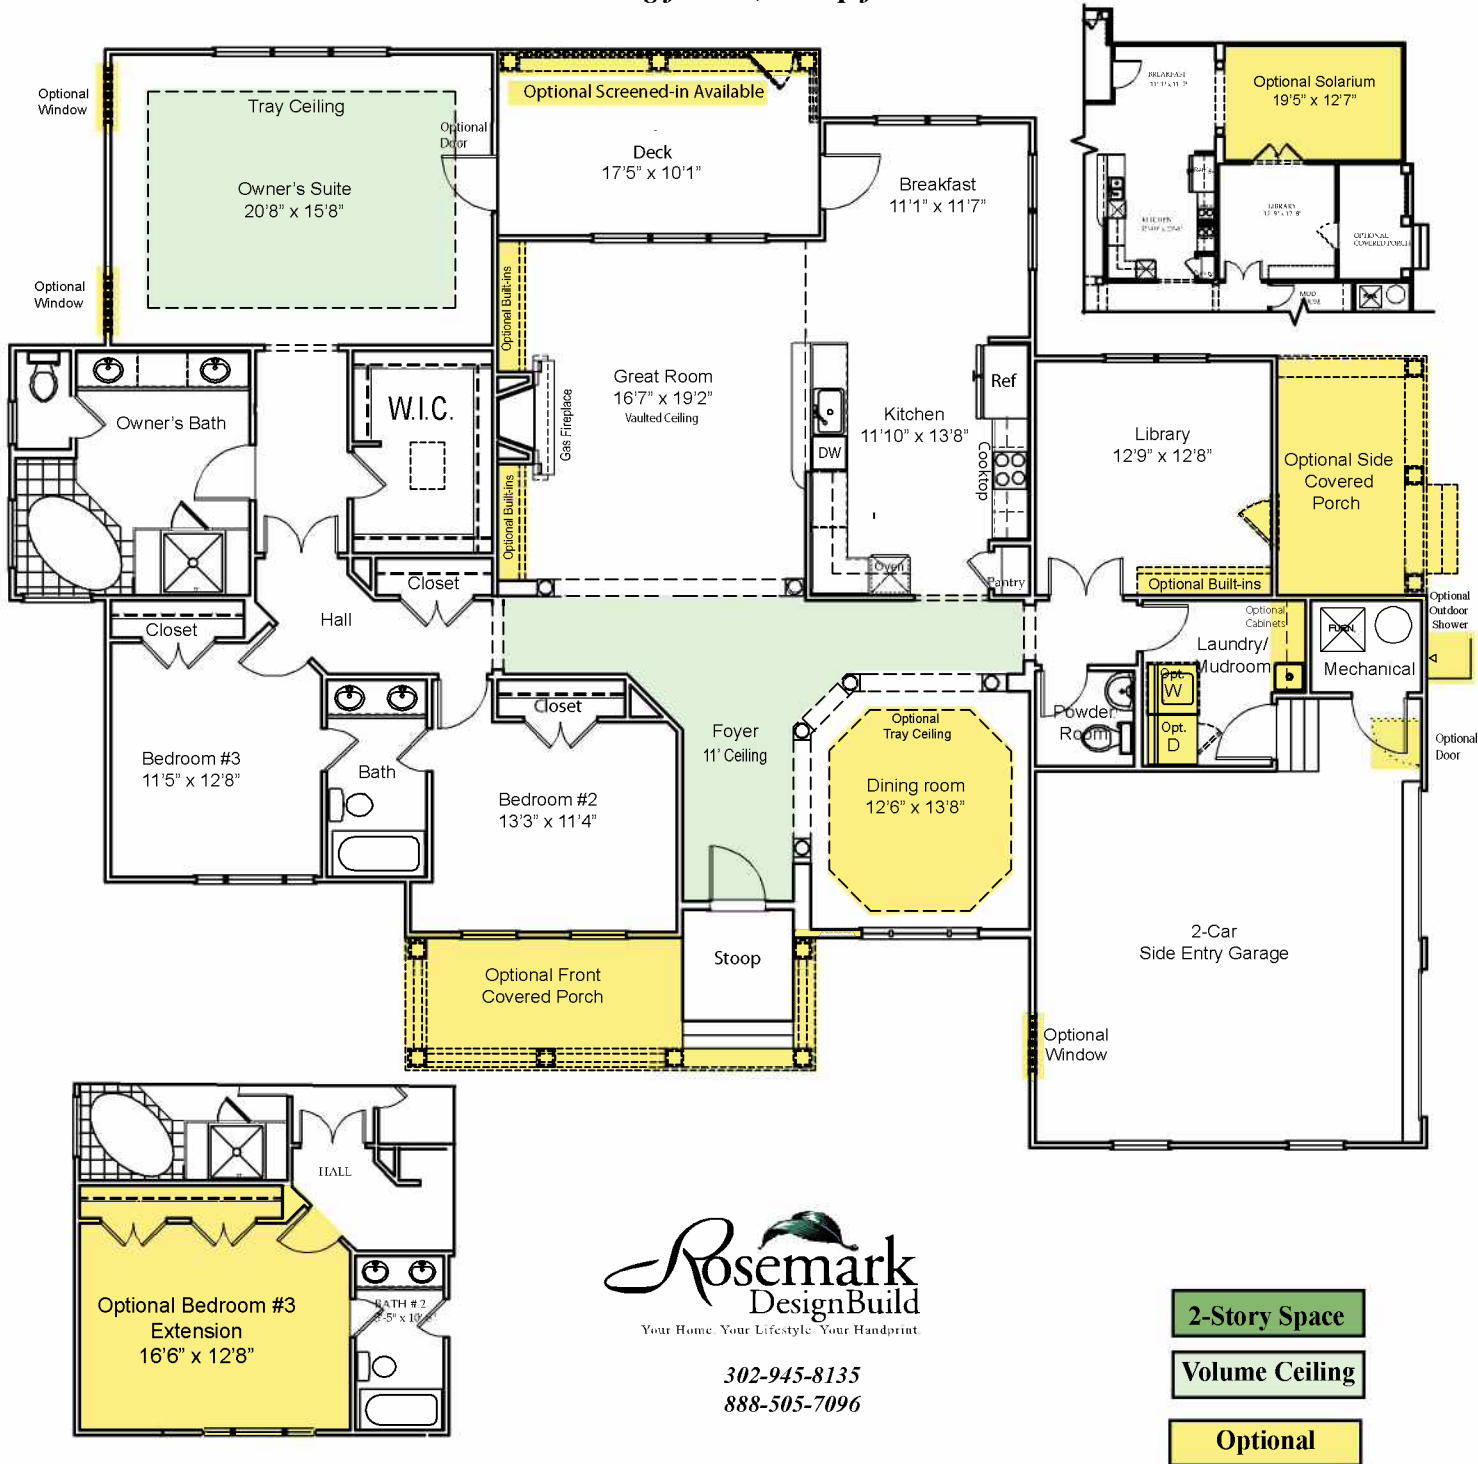

BAYFRONT *at* REHOBOTH

www.BayfrontAtRehoboth.com

Rambler
9' Ceilings

Starting from 2,495 sq. ft.

THE HOLLY 2007

Rosemark
DesignBuild
Your Home. Your Lifestyle. Your Handprint.

302-945-8135
888-505-7096

- 2-Story Space
- Volume Ceiling
- Optional

Renderings and floor plans are the designer's concepts and may vary in detail from plans and specifications. All room dimensions are approximate and may be changed without notice. Plan dimensions, architectural features and materials are subject to change without notice or obligation. Flooring, landscaping, furniture and the like are shown for artistic presentation only.